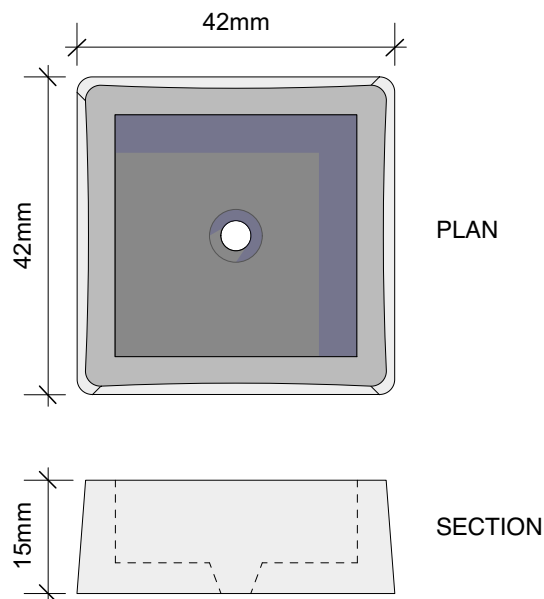

COMPOSITE HANDRAIL PROFILE
(Wood Plastic Composite Material)

W:93mm x D:45mm x L:1800mm

COMPOSITE SPINDLE PROFILE
(Wood Plastic Composite Material)

W:54mm x D:54mm x L:900mm

COMPOSITE NEWEL POST PROFILE
(Wood Plastic Composite Material)

W:95mm x D:95mm x L:1200mm & 2400mm

PLASTIC SPINDLE BRACKET
(Plastic Material)

W:42mm x D:15mm x L:42mm

Further Information:

1. Please consult with Ecoscape UK Ltd at the earliest opportunity to assist with the design & specification.
2. nbs+ product specification, dwg & SketchUp files available upon request.

	
Title: Composite Balustrade: Components 01	
Origin: Ecoscape UK Ltd Composite Outdoor Materials Unit 1 Higher Broadfield Farm Off Pillsworth Road Heywood Greater Manchester OL10 2TA	
Scale: 1:1	Size: A4
Drawing No.: Details.04	