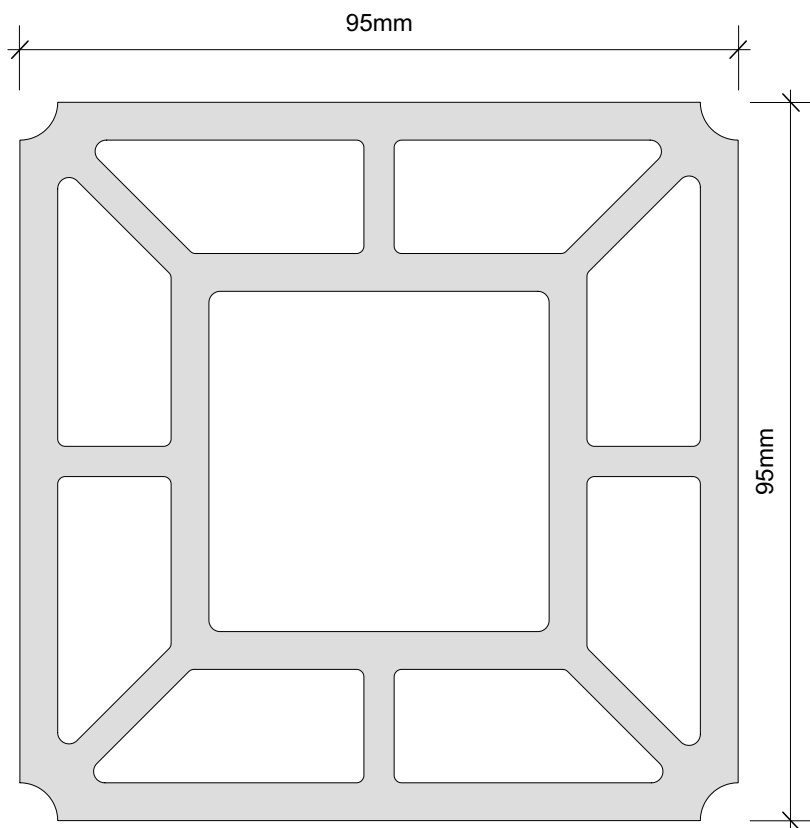

COMPOSITE HANDRAIL PROFILE
(Wood Plastic Composite Material)

W:93mm x D:45mm x L:1800mm

COMPOSITE SPINDLE PROFILE
(Wood Plastic Composite Material)

W:54mm x D:54mm x L:900mm

COMPOSITE NEWEL POST PROFILE
(Wood Plastic Composite Material)

W:95mm x D:95mm x L:1200mm & 2400mm

PLASTIC SPINDLE BRACKET
(Plastic Material)

W:42mm x D:15mm x L:42mm

Further Information:

1. Please consult with Ecoscape UK Ltd at the earliest opportunity to assist with the design & specification.
2. nbs+ product specification, dwg & SketchUp files available upon request.

	
Title: Composite Balustrade: Components 01	
Origin: Ecoscape UK Ltd Composite Outdoor Materials Unit 1 Higher Broadfield Farm Off Pillsworth Road Heywood Greater Manchester OL10 2TA	
Scale: 1:1	Size: A4
Drawing No.: Details.04	