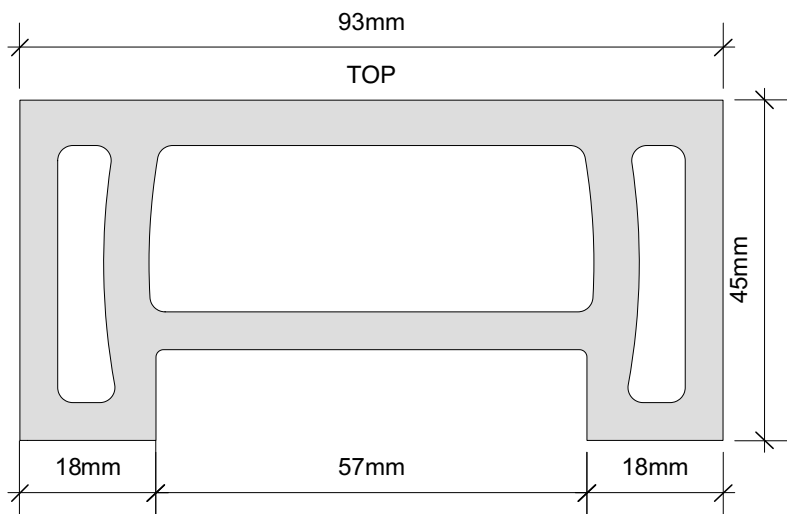

COMPOSITE HANDRAIL PROFILE
(Wood Plastic Composite Material)

W:93mm x D:45mm x L:1800mm

COMPOSITE SPINDLE PROFILE
(Wood Plastic Composite Material)

W:54mm x D:54mm x L:900mm

COMPOSITE NEWEL POST PROFILE
(Wood Plastic Composite Material)

W:95mm x D:95mm x L:1200mm & 2400mm

PLASTIC SPINDLE BRACKET
(Plastic Material)

W:42mm x D:15mm x L:42mm

Further Information:

1. Please consult with Ecoscape UK Ltd at the earliest opportunity to assist with the design & specification.
2. nbs+ product specification, dwg & SketchUp files available upon request.

	
Title: Composite Balustrade: Components 01	
Origin: Ecoscape UK Ltd Composite Outdoor Materials Unit 1 Higher Broadfield Farm Off Pillsworth Road Heywood Greater Manchester OL10 2TA	
Scale: 1:1	Size: A4
Drawing No.: Details.04	