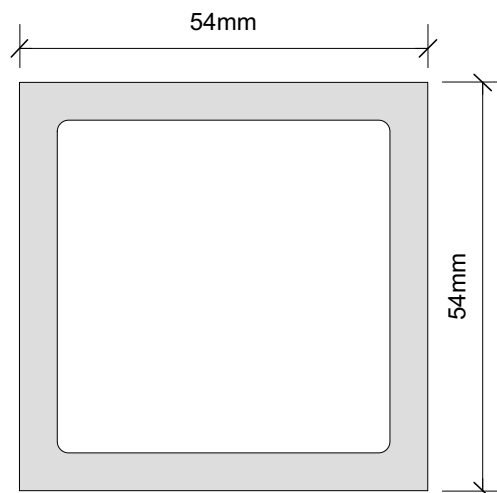

COMPOSITE HANDRAIL PROFILE
(Wood Plastic Composite Material)

W:93mm x D:45mm x L:1800mm

COMPOSITE SPINDLE PROFILE
(Wood Plastic Composite Material)

W:54mm x D:54mm x L:900mm

COMPOSITE NEWEL POST PROFILE
(Wood Plastic Composite Material)

W:95mm x D:95mm x L:1200mm & 2400mm

PLASTIC SPINDLE BRACKET
(Plastic Material)

W:42mm x D:15mm x L:42mm

Further Information:

1. Please consult with Ecoscape UK Ltd at the earliest opportunity to assist with the design & specification.
2. nbs+ product specification, dwg & SketchUp files available upon request.

	
Title: Composite Balustrade: Components 01	
Origin: Ecoscape UK Ltd Composite Outdoor Materials Unit 1 Higher Broadfield Farm Off Pillsworth Road Heywood Greater Manchester OL10 2TA	
Scale: 1:1	Size: A4
Drawing No.: Details.04	