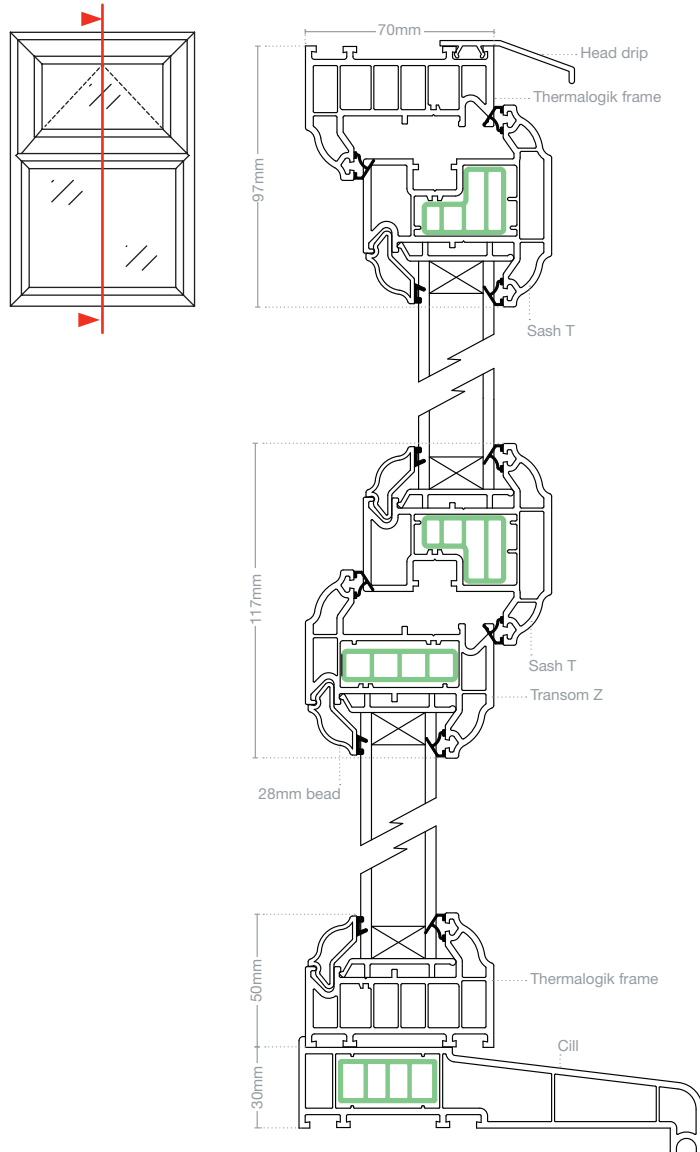

Product specification Logik casement windows

LOGIK SLIM CASEMENT DOUBLE GLAZED OUTWARD OPENING, INTERNALLY GLAZED

Profiles

- Eurocell **logik** 70mm system
- Thermalogik multi-chambered slim line outer frame

Reinforcements

- PVC-U Thermal Inserts

Cill options

Standard: 85mm (130mm*), 150mm (195mm*) and 180mm (225mm*)

* When used with cill extender

Accreditations

- Eurocell **logik** profile system is BBA certified
- **BS EN 12608, BS 7412, BS 6375, BS 7950**

Style

Ovolo

Chamfered

Thermal performance

System	Config	Glass 1 (external)	Glass 2 (internal)	Gas fill	Spacer bar	Reinforcing	WER	Energy Index	U Value
logik	4/20/4	Float	SG Planitherm Total Plus	Argon	Swisspacer V	PVC-U TI		7	1.3
logik	4/20/4	Pilkington Optiwhite	Pilkington K OW	Argon	Superspacer	PVC-U TI		4	1.5
logik	4/20/4	Float	Pilkington K	Argon	Aluminium	PVC-U TI		- 15	1.7

Min / max sizes

If the windows are to be manufactured are outside these sizes, please consult Eurocell's technical department.

System	Width (mm)	Height (mm)
Casement windows (top hung) Espag	Max: 1200 Min: 320	Max: 1350 Min: 375
Casement windows (side hung)	Max: 750 Min: 400	Max: 1500 Min: 320
All fixed sizes (fixed)	Max: 3000	Max: 2400 (combined width & height 5400)