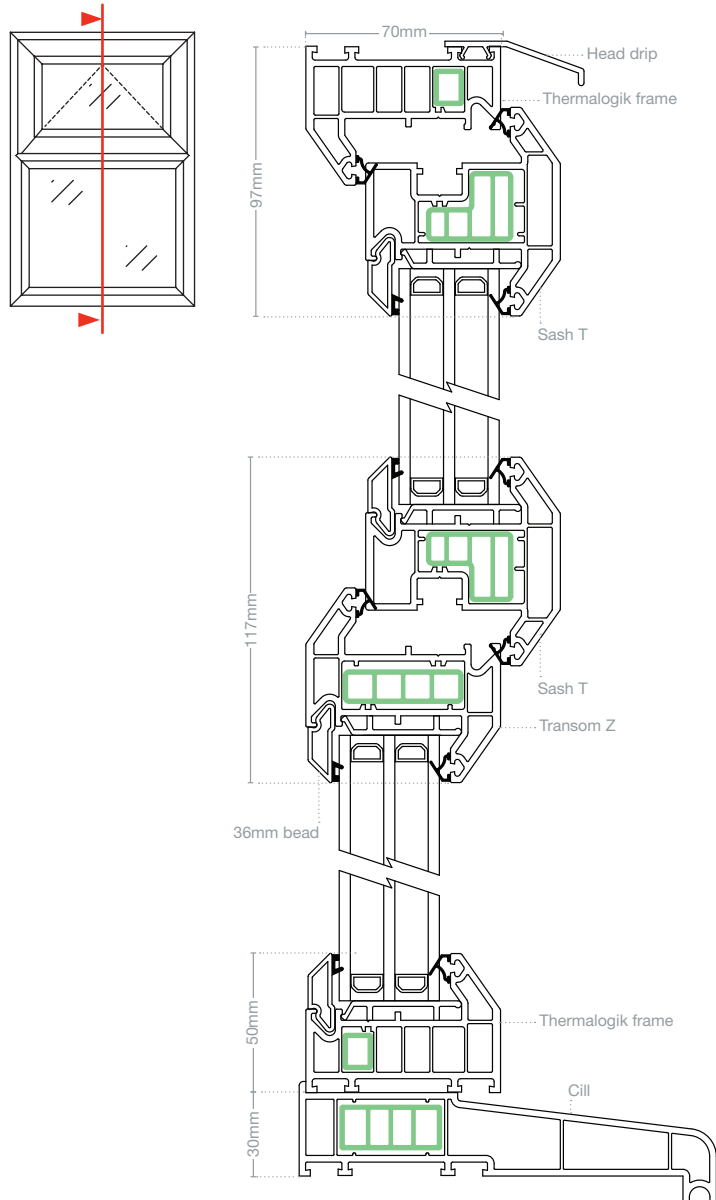

Product specification Logik casement windows

LOGIK SLIM CASEMENT TRIPLE GLAZED OUTWARD OPENING, INTERNALLY GLAZED

Profiles

- Eurocell **logik** 70mm system
- Thermalogik multi-chambered slim line outer frame

Reinforcements

- PVC-U Thermal Inserts

Cill options

Standard: 85mm (130mm*), 150mm (195mm*) and 180mm (225mm*)

* When used with cill extender

Accreditations

- Eurocell **logik** profile system is BBA certified
- BS EN 12608, BS 7412, BS 6375, BS 7950

Style

Ovolo

Chamfered

Thermal performance

System	Config	Glass 1 (external)	Glass 2 (triple only)	Glass 3 (internal)	Gas fill	Spacer bar	Reinforcing	U Value
logik	4/12/4/12/4	SG Diamant	SG Planitherm Plus	SG Planitherm Plus	Argon	Swisspacer V	PVC-U TI	1.1
logik	4/12/4/12/4	Float	SG Planitherm One	SG Planitherm One	Krypton	Swisspacer V	PVC-U TI	0.8
logik	4/12/4/12/4	Float	SG Planitherm One	SG Planitherm One	Argon	Superspacer	PVC-U TI	0.9

Min / max sizes

If the windows are to be manufactured are outside these sizes, please consult Eurocell's technical department.

System	Width (mm)	Height (mm)
Casement windows (top hung) Espag	Max: 1200 Min: 320	Max: 1350 Min: 375
Casement windows (side hung)	Max: 750 Min: 400	Max: 1500 Min: 320
All fixed sizes (fixed)	Max: 3000	Max: 2400 (combined width & height 5400)